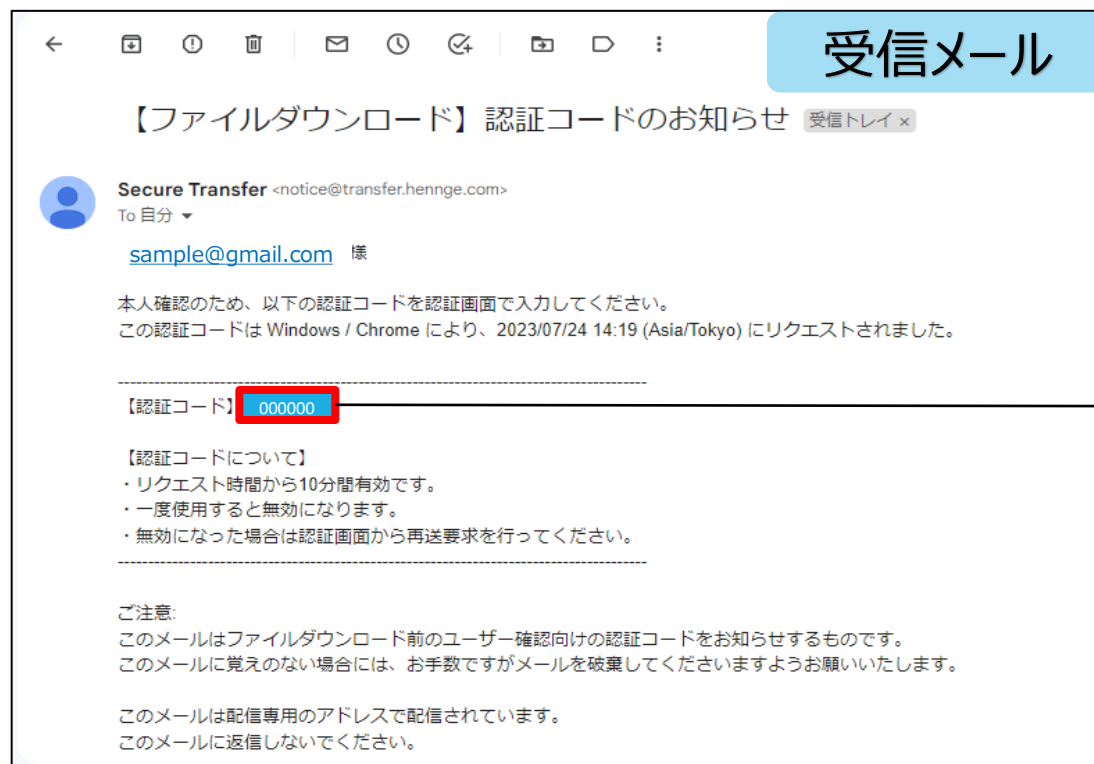

ファイルのダウンロード方法（添付ファイル）

認証を行ったメールアドレス宛に、認証コードのお知らせが届きます。
メールに記載されている認証コードをコピーします。

認証コード

※メールが届かない場合は、迷惑メールフォルダを確認してください